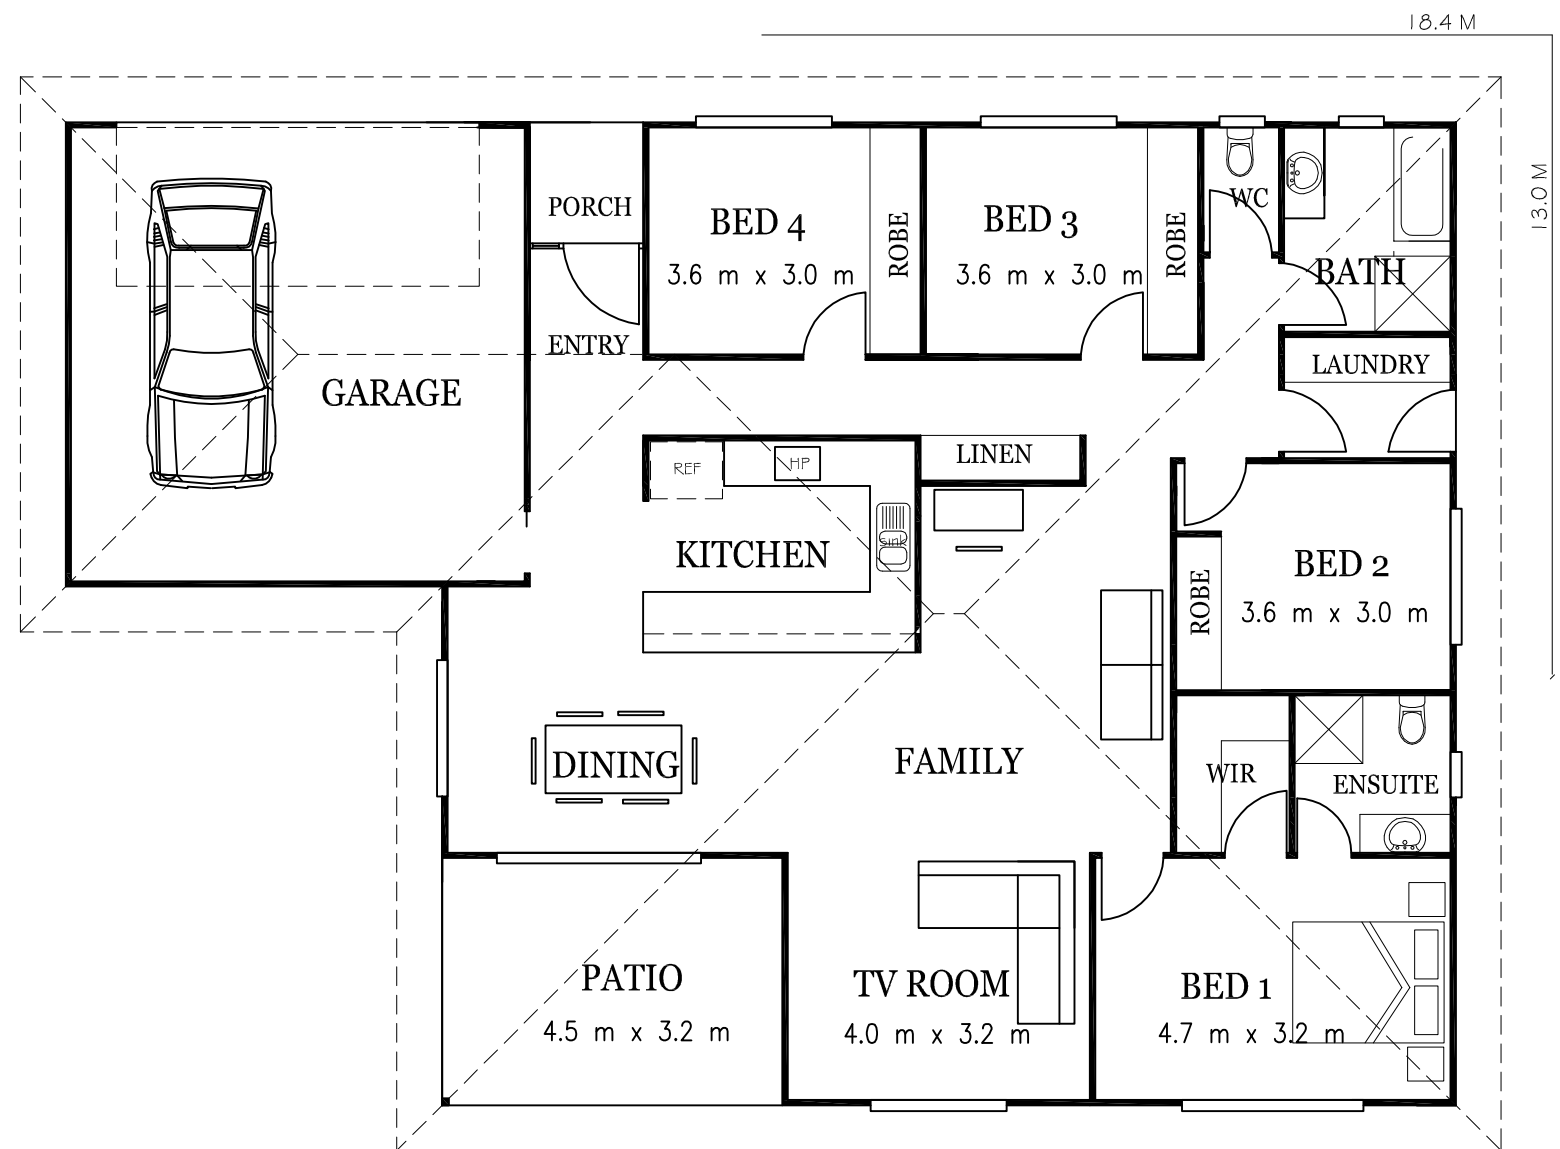

# THE WALKER

FLOOR AREA 205 M<sup>2</sup>